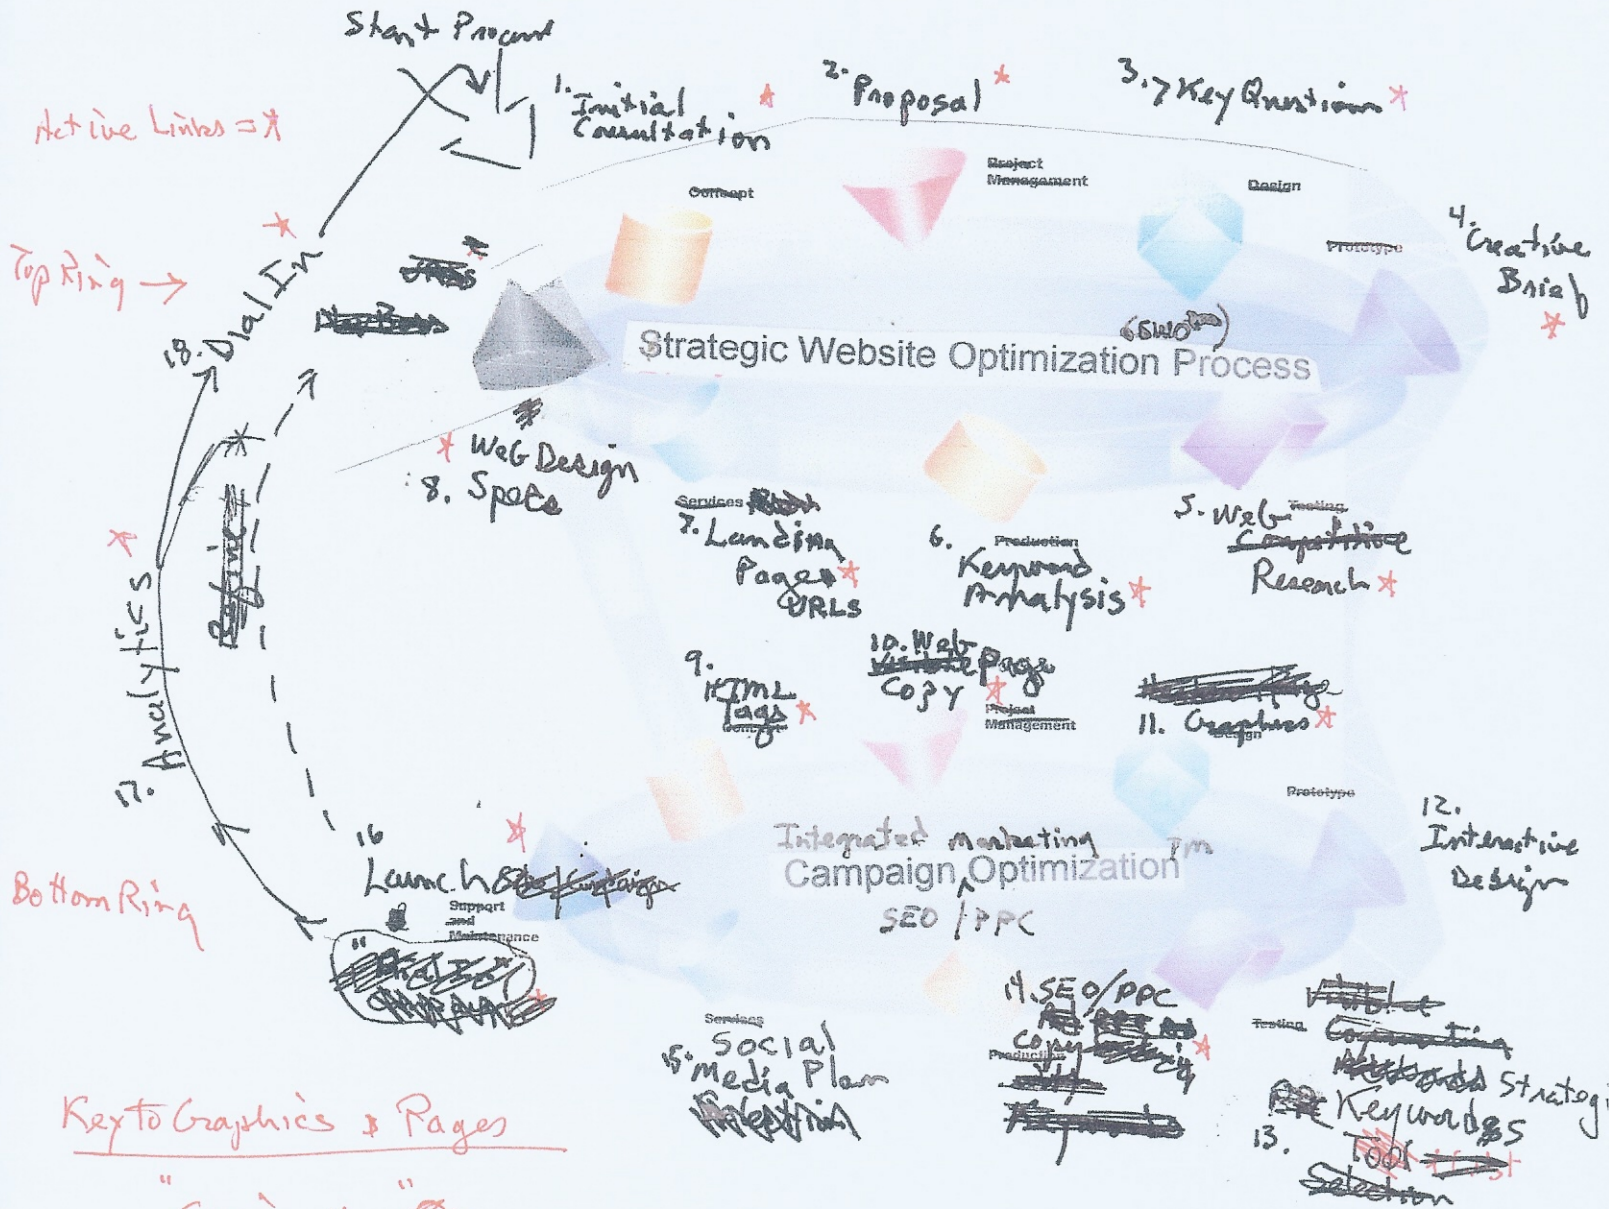

Step 11 - Sample Graphics Spec

1. Graphic Spec

- a. There is one NEW graphic **[See comp]** in the style of the comp.
- b. The whole graphic will appear on the Services home page,
- c. The top of the graphic will appear on the Web Design home page with the bottom ghosted
- d. The bottom of the graphic will appear on the Campaigns home page with the top ghosted

This is the New Graphic XI

Terminology

Top Caption →

The Integrated Campaign Marketing Optimization

Key to Graphics & Pages

"Services Home Page"

When both top + bottom are shown show the caption @ Top

"Website Design Home"

When Top Ring is shown do not show top caption or bottom ring

"Campaigns Home"

When Bottom Ring is shown do not show top caption or Top Ring